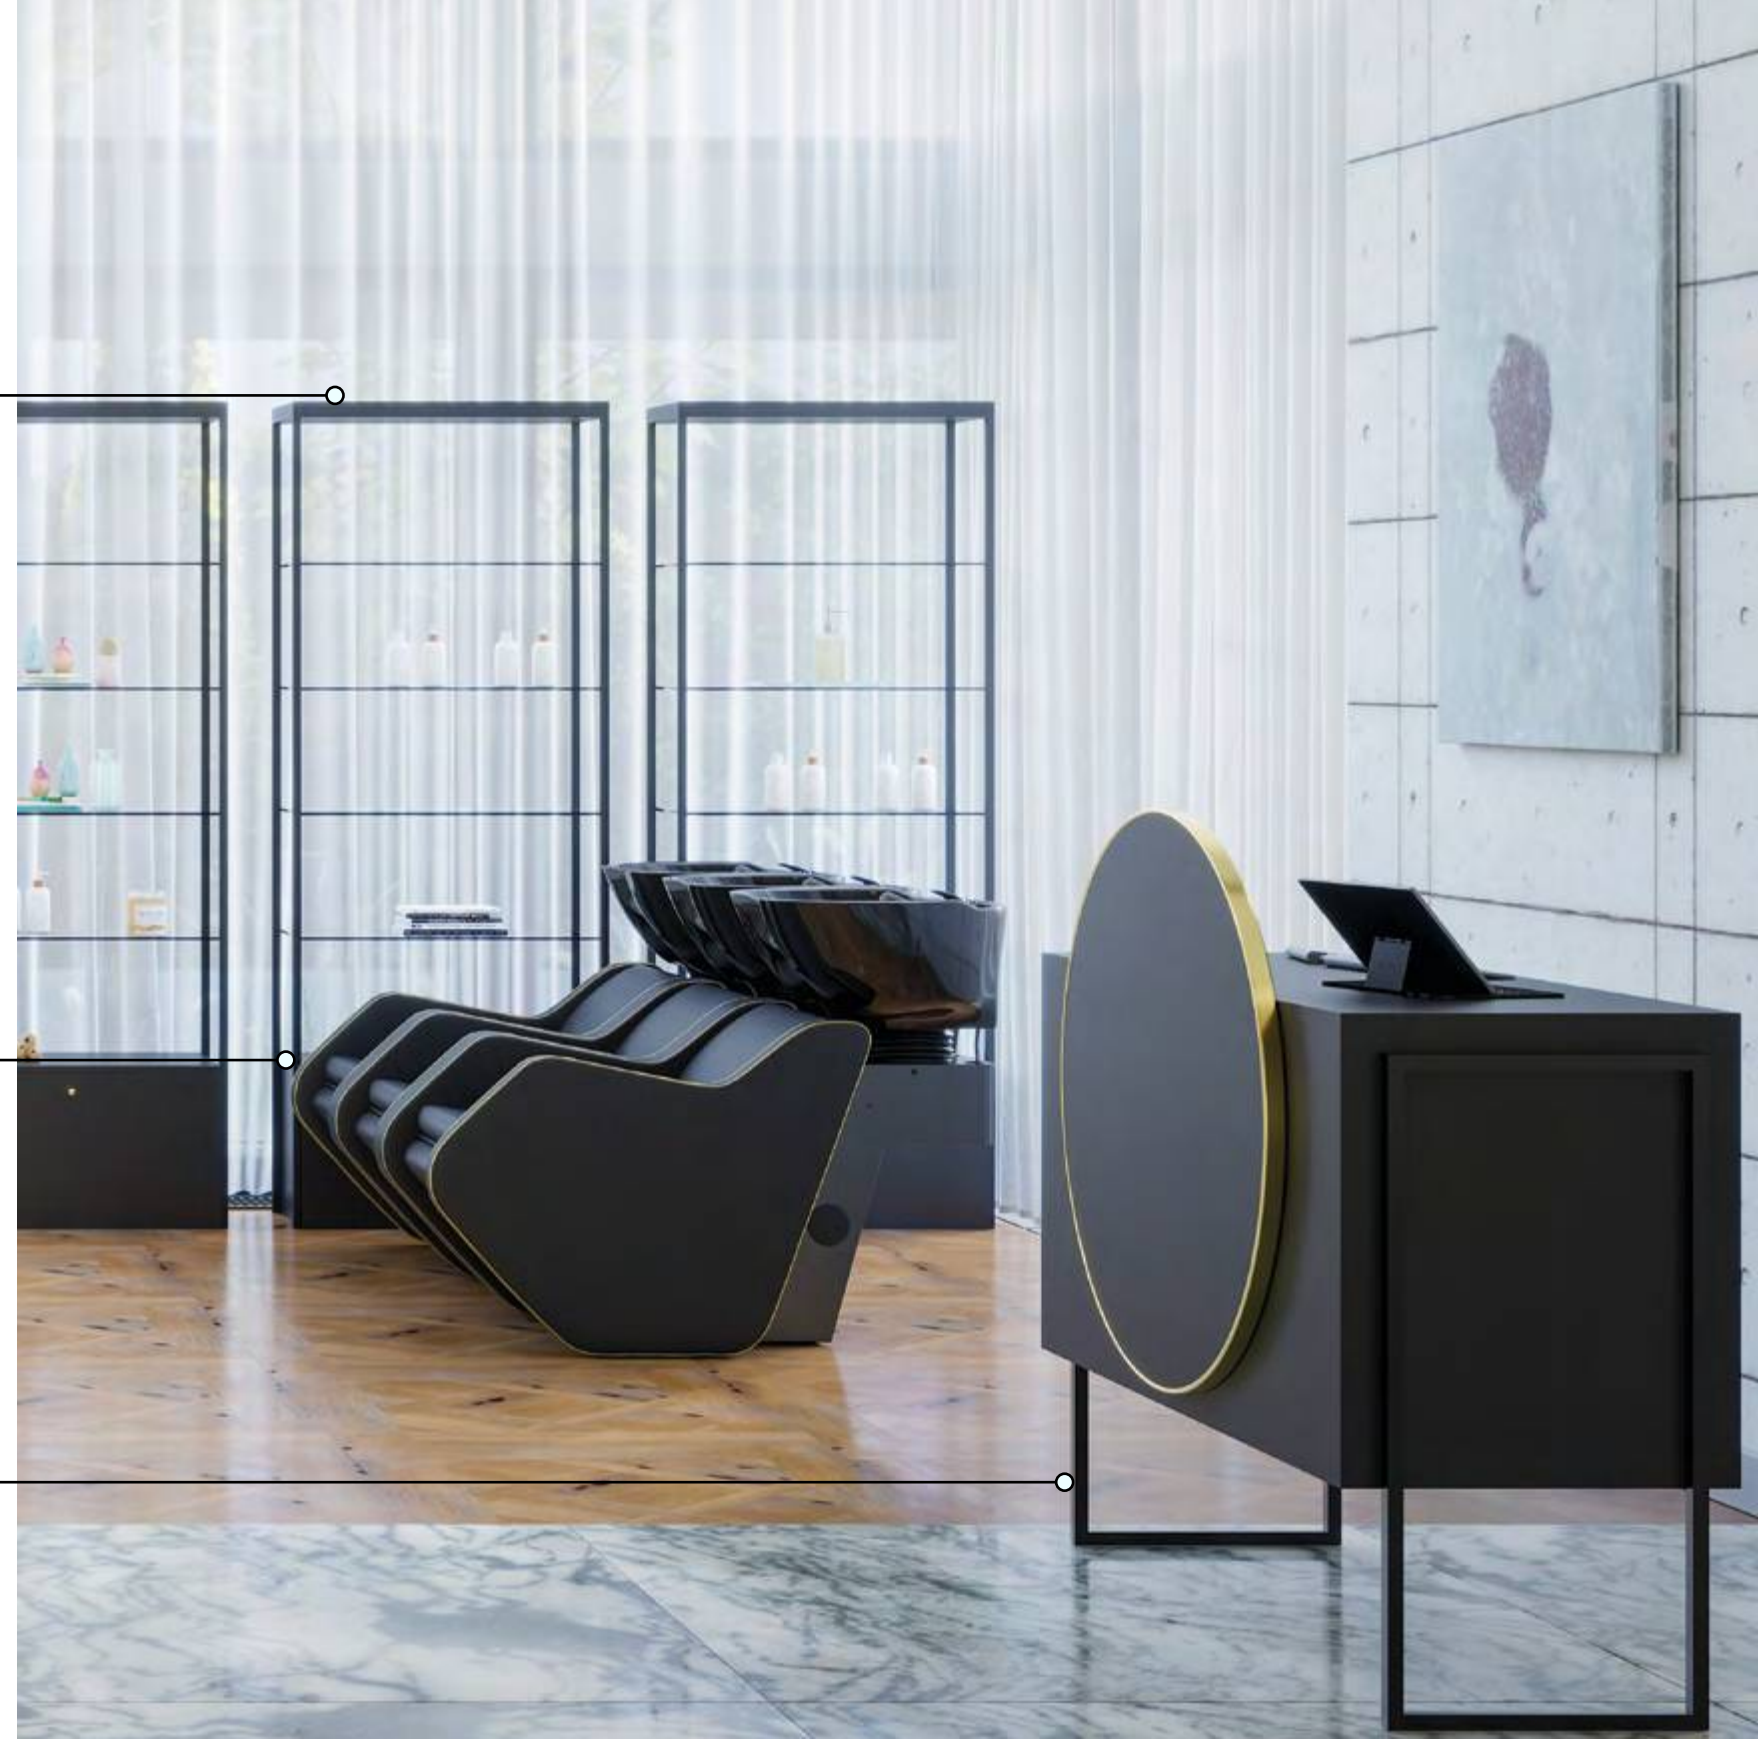

**NOVAWASH 3P**

*EA5103P*

~~8.670,00 €~~ Noir 6.069,00 € -30%  
Couleur + 461 €

**SCAMNUM DESK**

*FH270*

~~2.800,00 €~~ 2.240,00 € -20%